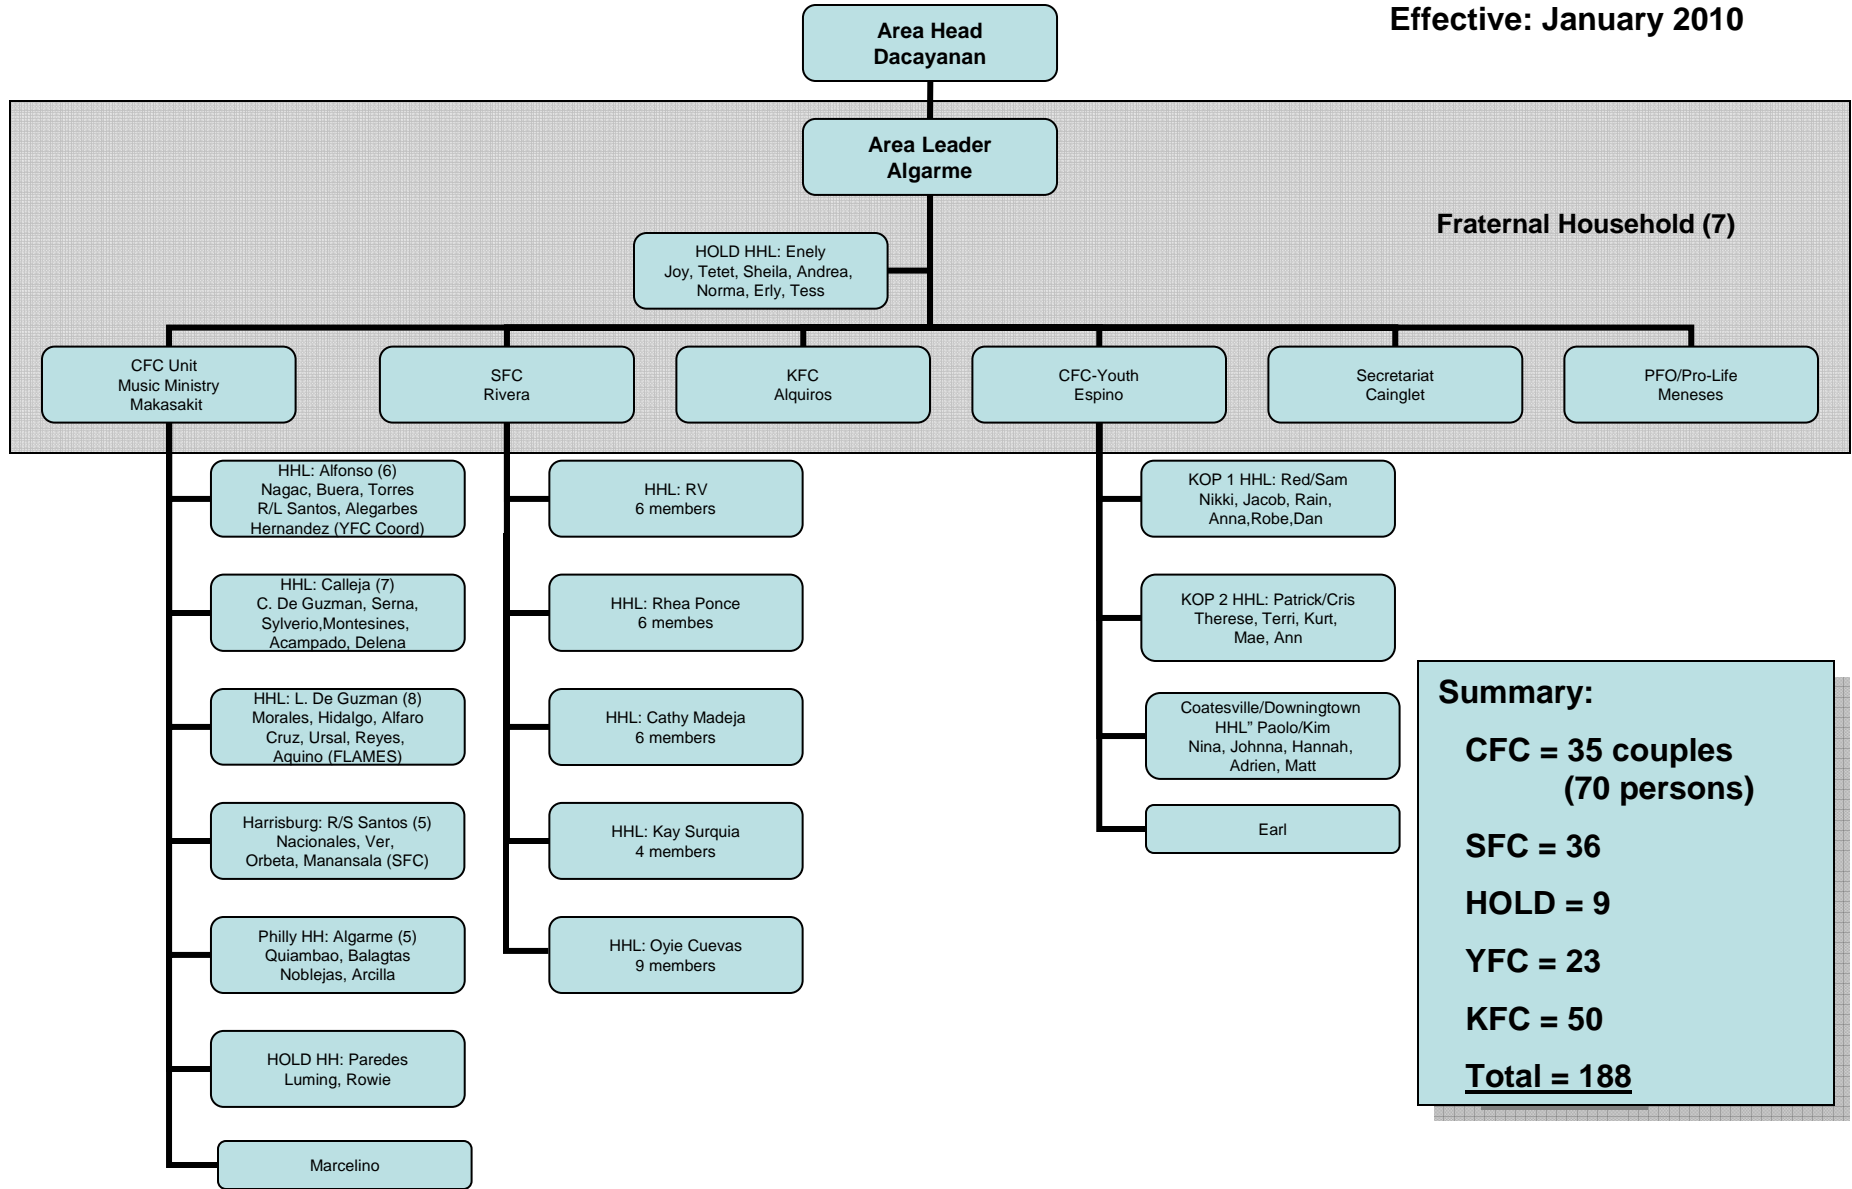

CFC-PA Table of Organization

Effective: January 2010

Summary:
CFC = 35 couples (70 persons)
SFC = 36
HOLD = 9
YFC = 23
KFC = 50
Total = 188